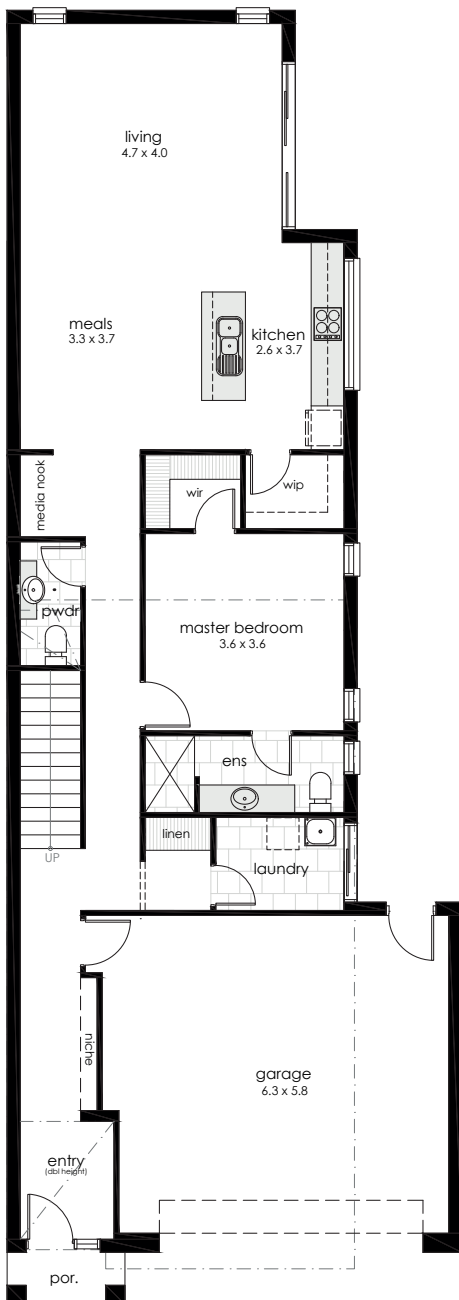

# HARPER

3  2  2 

## DIMENSIONS

Living (lower)	112.1
Living (upper)	76.7
Garage	40.3
Porch	2
<b>Total area</b>	<b>231.1m<sup>2</sup></b>
House width	8.3
House length	22.67

All facade images are for illustrative purposes only. Materials, colours and inclusions may vary.