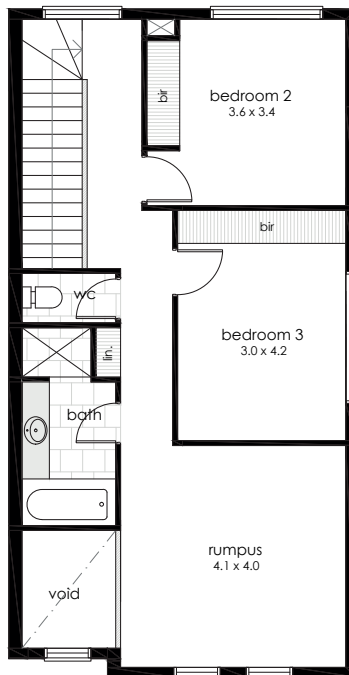

# HARPER

3  2  2 

## DIMENSIONS

Living (lower)	112.1
Living (upper)	76.7
Garage	40.3
Porch	2
<b>Total area</b>	<b>231.1m<sup>2</sup></b>
House width	8.3
House length	22.67

All facade images are for illustrative purposes only. Materials, colours and inclusions may vary.